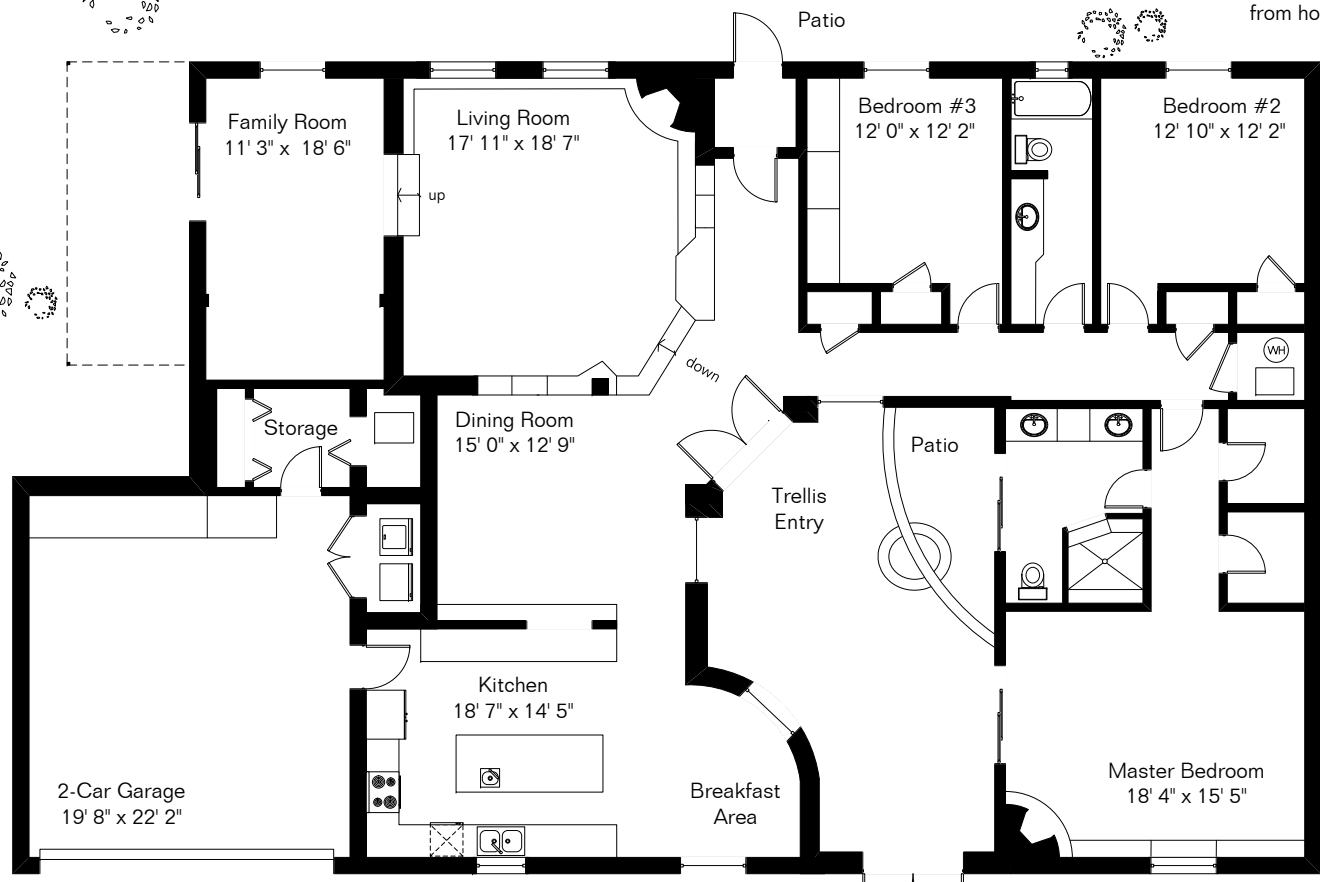

The square footages and room size information are deemed to be reliable but are not guaranteed and should be independently verified.

## Guest House

Guest House is farther from house than shown

Main House 2,691 Sq Ft  
Guest House 555 Sq Ft  

---

Total Living Area 3,246 Sq Ft  
Garage 614 Sq Ft

Site Visit July 2019

Main House

Pool & Spa Area

Copyright 2021 Floor Plans First! LLC  
All Rights Reserved.