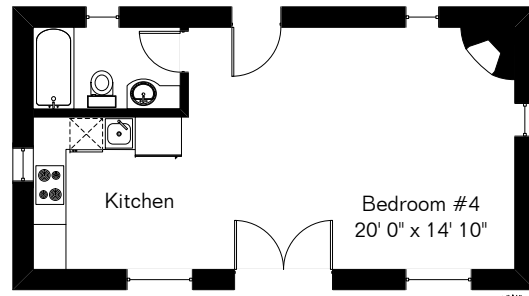

The square footages and room size information are deemed to be reliable but are not guaranteed and should be independently verified.

## Guest House

Guest House is farther from house than shown

Main House 2,691 Sq Ft  
Guest House 555 Sq Ft  

---

Total Living Area 3,246 Sq Ft  
Garage 614 Sq Ft

Site Visit July 2019

Main House

Pool & Spa Area